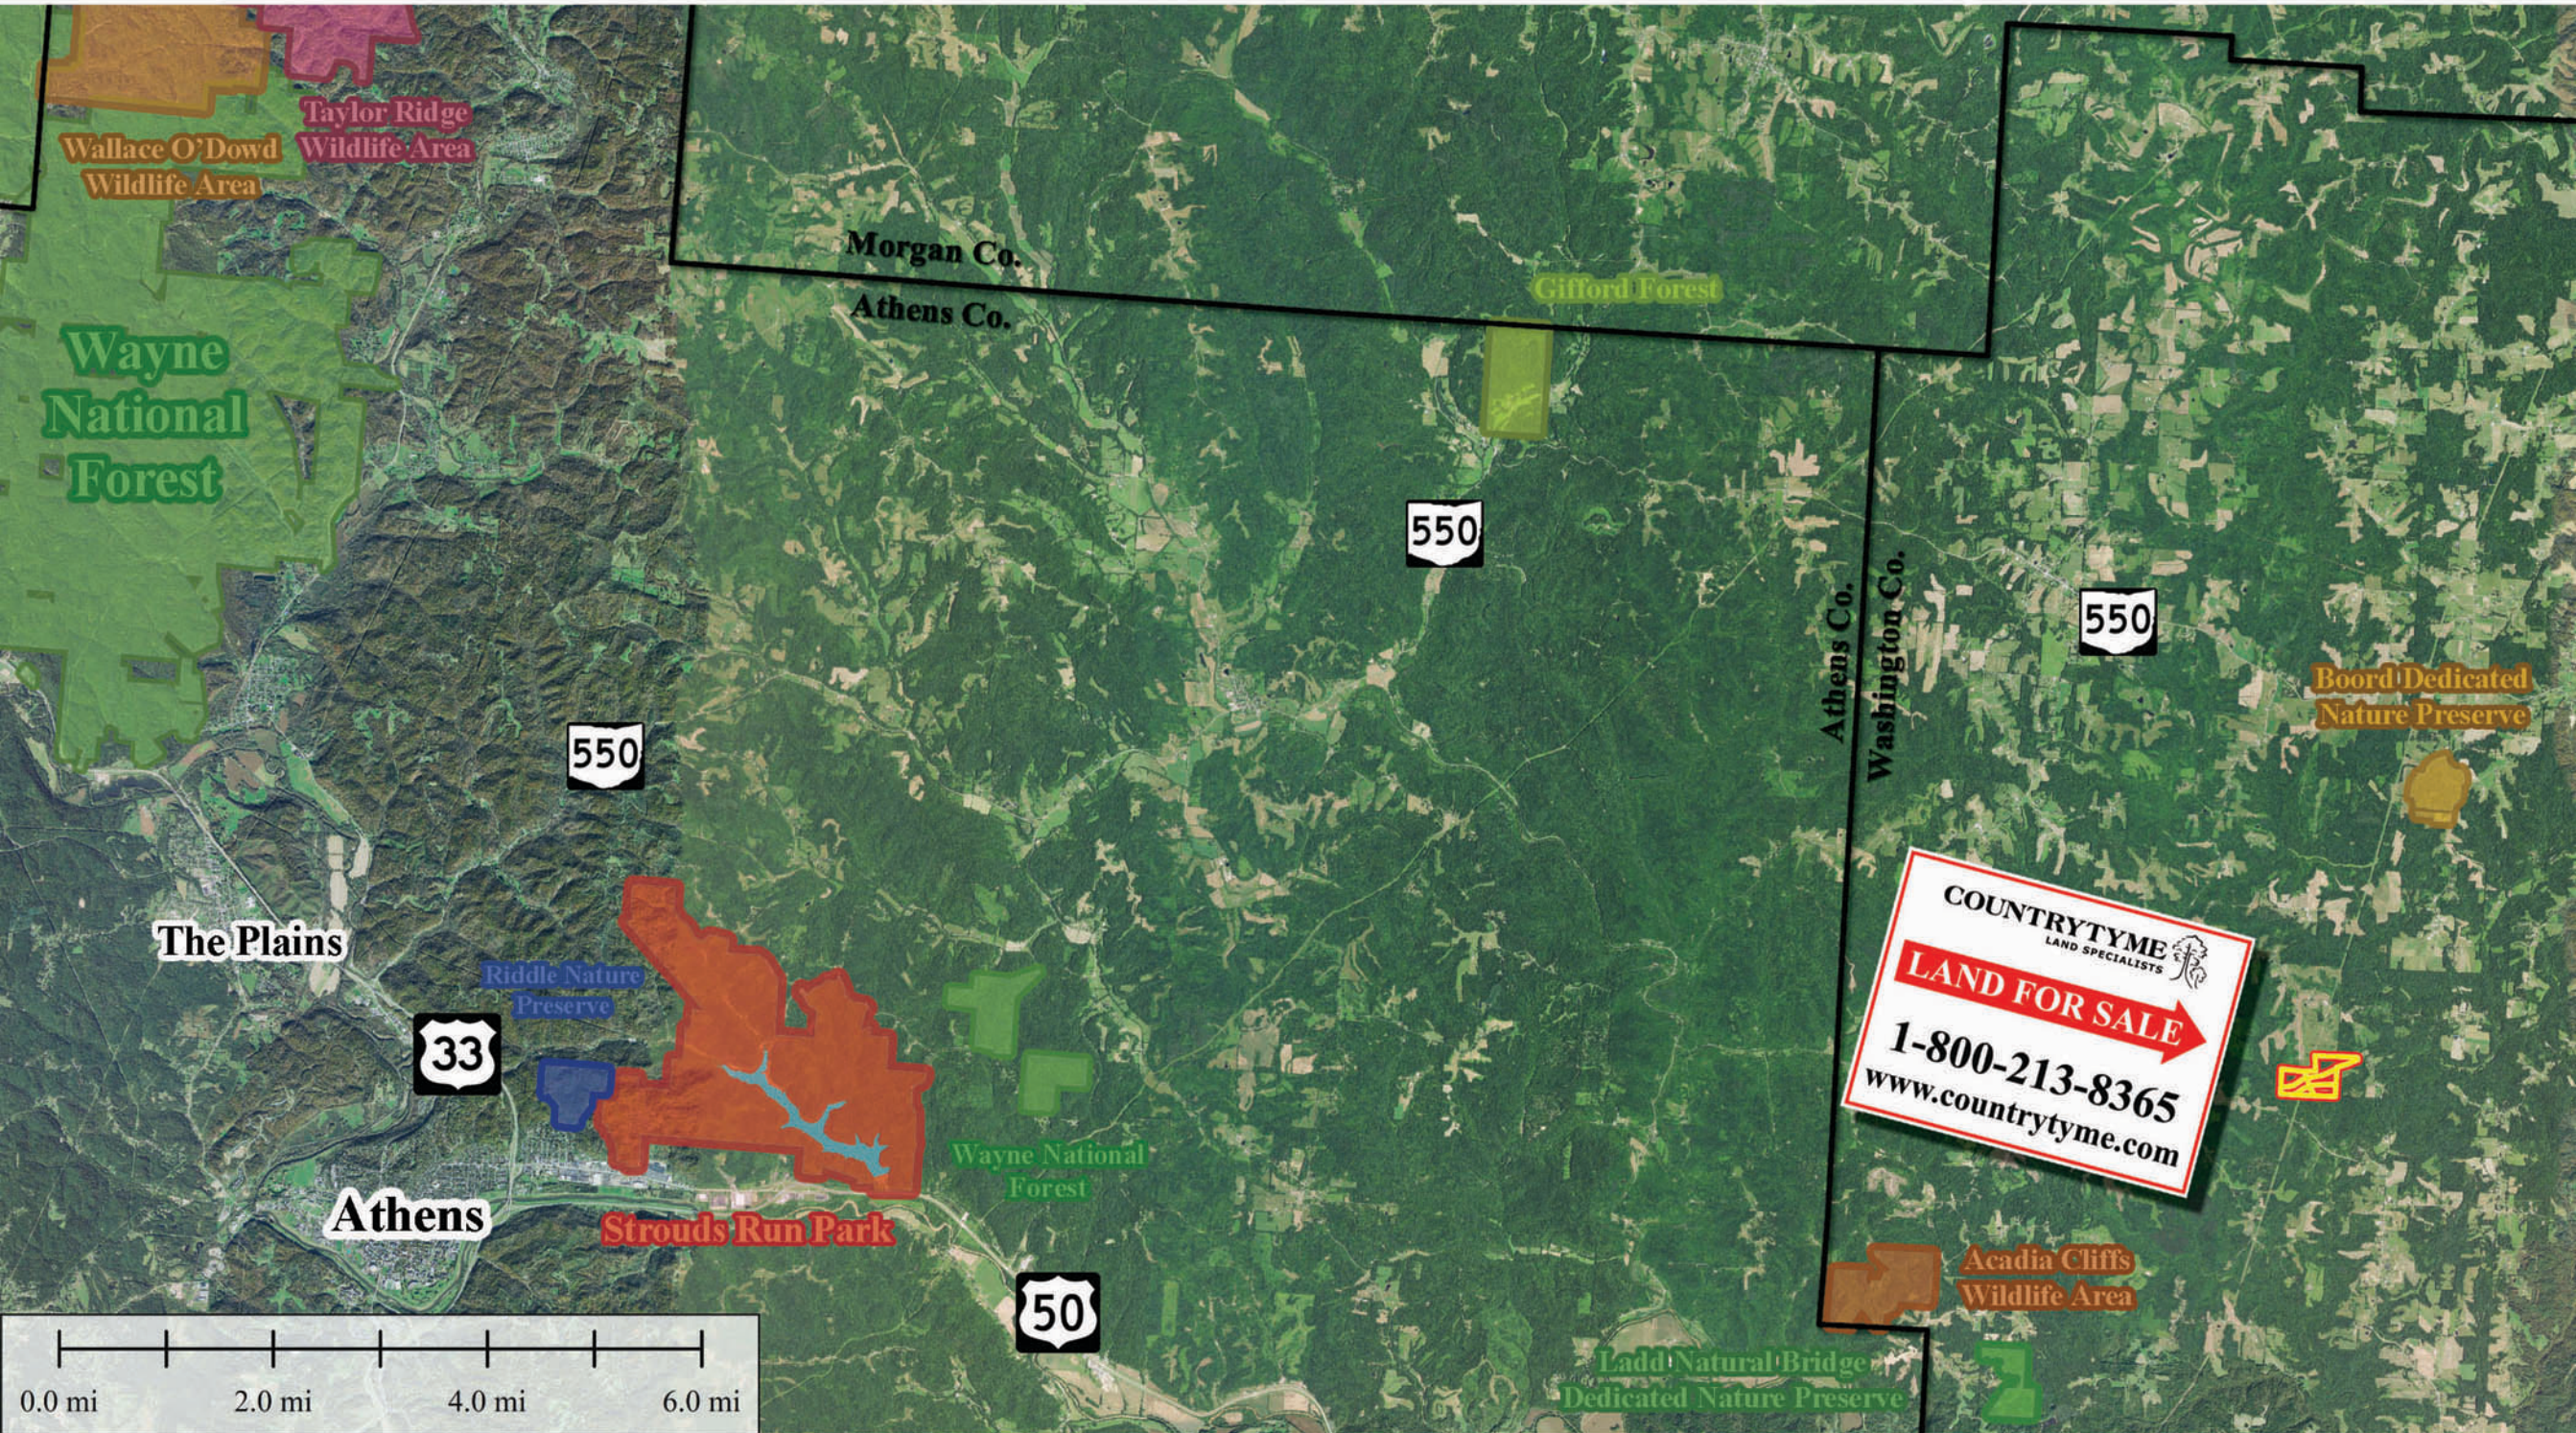

Millstone Caves at Remely Woods - Washington Co.

COUNTRYTYME
LAND SPECIALISTS

LAND FOR SALE →

1-800-213-8365

www.countrytyme.com